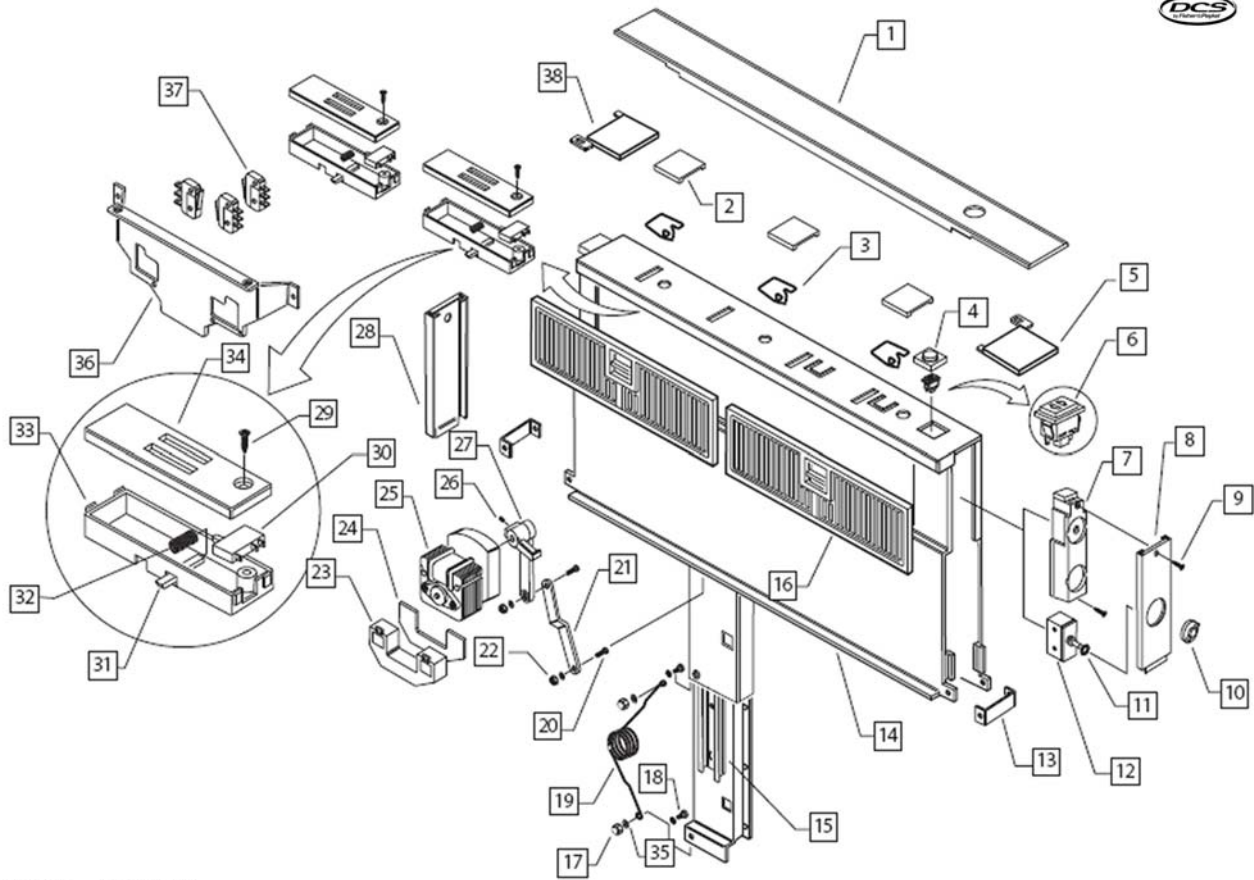

UPPER PLENUM COMPONENTS

DWG000635 12 JULY 2006

UPPER PLENUM COMPONENTS

REF	PART	DESCRIPTION
1	212565	FRONT STRIP DD-36SS
2	237949	TRIM CLIP RETAINER
3	212578	TRIM CLIP # 4132103
4	212593	PUSH BUTTON # 4269363
5	212585	FT/TRIM SUPPORT R/H # 4145914
6	212594	ON/OFF SWITCH # 4022121
7	212595	SWITCH HOUSING # 4155496
8	212568	PLENUM SIDE R/H # 4277050
9	239402	MS 10-24 X 5/8 PH FL 316SS
10	212597	SPEED CONTROL KNOB # 4132025
12	212596	SPEED CONTROL # 4022183
12	212596	SPEED CONTROL # 4022183
13	212583	LOWER PLENUM SPACER # 4166147
14	212712	PLENUM BODY # 4405021
15	212697	PLENUM GUIDE # 4124069
16	212576	GREASE FILTER
17	212684	NUT # 4109550
18	212685	BOLT # 4141108
19	212709	PLENUM SPRING # 4132118
20	212685	BOLT # 4141108
21	212573	RAISING ARM GEARMOTOR #4417117
22	212684	NUT # 4109550
23	212599	MICROSWITCH BOX # 4155505
24	212600	MICROSWITCH BOX CVR # 4109134
25	212598	GEARMOTOR # 4000810
26	212690	SET SCREW 4 X 6 # 4174991
27	212573	RAISING ARM GEARMOTOR #4417117
28	212569	PLENUM SIDE L/H # 4464503
29	211262P	MS 8X1/2PH FL HD TY F NI(10PK)
30	212587	MICROSWTCH W/O LEVER # 4021842
31	212589	MICROSWTCH ACTIVATOR # 4141161
32	212590	SPRING # 4132128
33	212592	SAFETY SWITCH BOX # 4155495
34	212591	SAFETY SWITCH B/CVR # 4109229
35	212710	WASHER 6,4 X 16,0 X 1,0
36	212707	GEARMOTOR MOUNT # 4466441
37	212588	MICROSWTCH W/LEVER # 4021843
38	212586	FT/TRIM SUPPORT L/H # 4145915