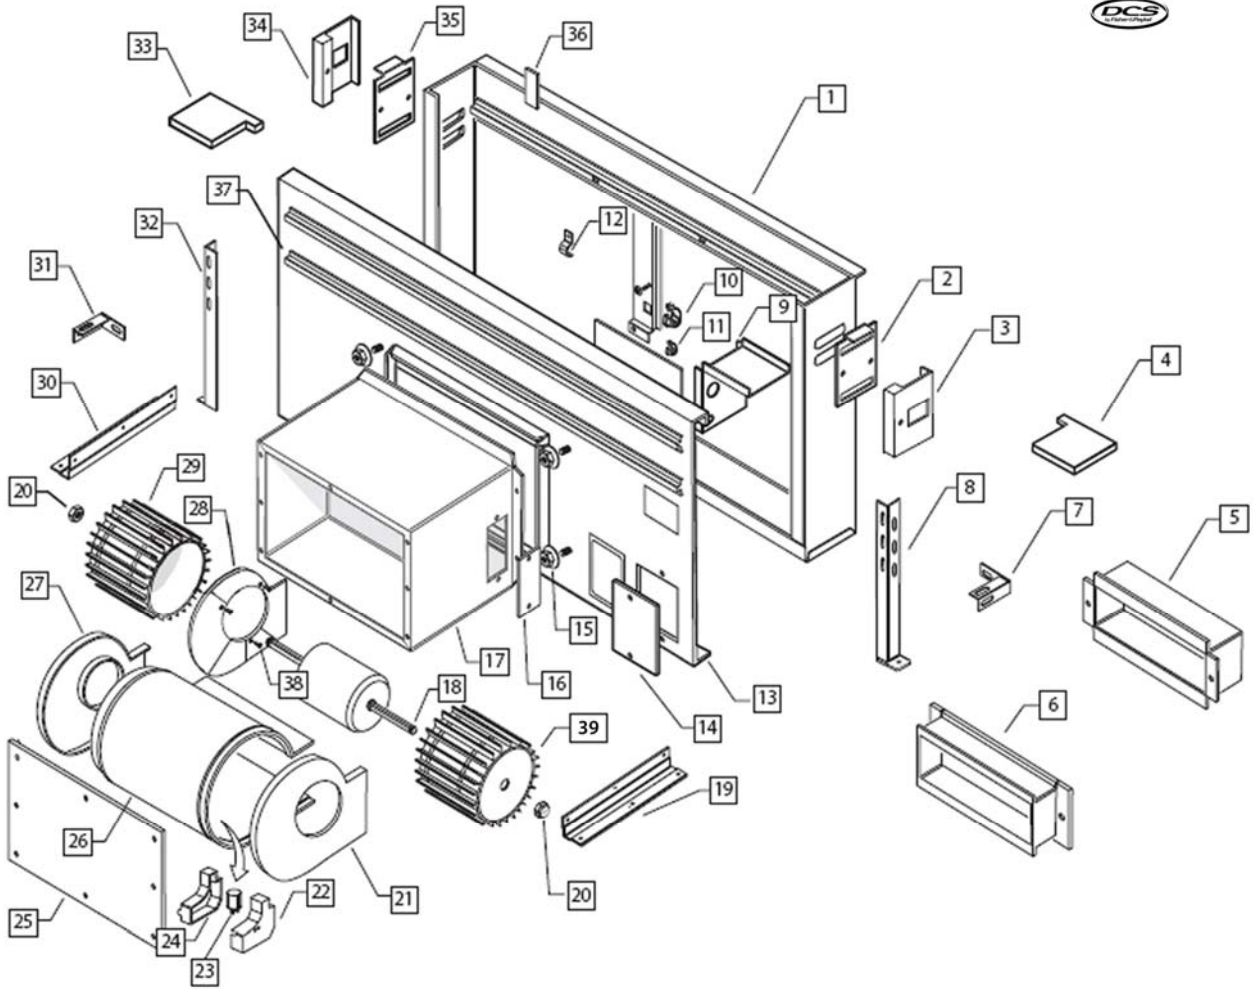

LOWER PLENUM COMPONENTS

DWG000636 - JUNE 2010

LOWER PLENUM COMPONENTS

REF	PART	DESCRIPTION
1	212683	PLENUM HOUSING # 4267985
2	212572	UPPER SPPRT ARM # 4468074
3	212567	PLENUM GUIDE S/L/H # 4124015
4	212570	END CAP R/H # 4417315
5	212575	DAMPER # 4269381
6	212698	BLOWER EXHAUST GUIDE
7	212581	MIDDLE SPPRT ARM R/H # 4468082
8	212579	LOWER SPPRT LEG R/H # 4468078
9	212703	ELECTRICAL WIRING BOX #4468355
10	212689	STRAIN RELIEF # 4117091
11	212686	STRAIN RELIEF # 4117090
12	212719	CABLE CLAMP # 4117018
13	212691	HOUSING COVER # 4468333
14	212692	WIRING BOX COVER # 4468336
15	212708	NUT # 4109551
16	212584	EXHOUST OUTLET CVR # 4467914
17	212700	BLOWER BOX INTERNAL # 4418613
18	212564	MOTOR # 4000385
19	212701	BLOWER MOUNT # 4466443
20	212560	IMPELLER LOCKING NUT # 4109897
21	212695	ELECTRIC BOARD BOX COVER
22	212695	ELECTRIC BOARD BOX COVER
23	212559	CAPACITOR 11mf # 4021295
24	212694	ELECTRIC BOARD BOX D.24-058
25	212718	BLOWER BOX COVER INTERNAL
26	212702	BLOWER HOUSING # 4468236
27	212705	BLOWER COVER SIDE L/H #4464507
28	212563	MOTOR MOUNT # 4466448
29	212562	IMPELLER L/H (SX) # 4120763
30	212701	BLOWER MOUNT # 4466443
31	212582	MIDDLE SPPRT ARM L/H # 4468083
32	212580	LOWER SPPRT LEG L/H # 4468079
33	212571	END CAP L/H # 4417316
34	212567	PLENUM GUIDE S/L/H # 4124015
35	212572	UPPER SPPRT ARM # 4468074
36	212717	PLENUM GUIDE BACK # 4161200
37	212720	CREATE A COOKTOP STRIP
38	212704	SCREW 3,5 X 9,5 # 4174108
39	212561	IMPELLER R/H (DX) # 4120762