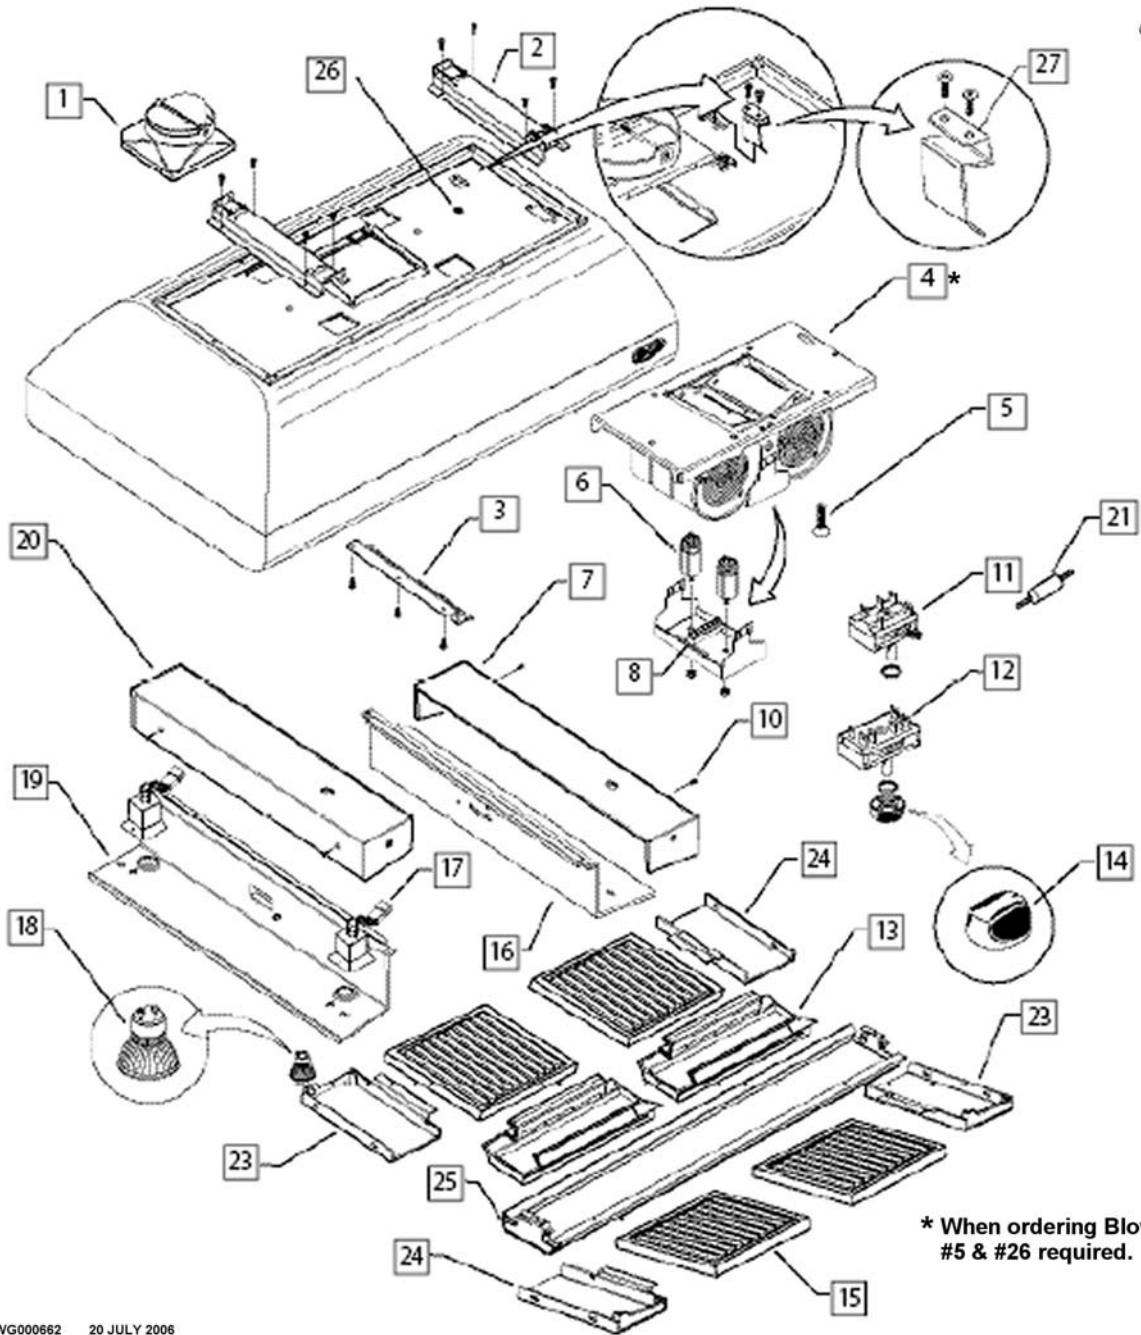

HOOD COMPONENTS

DWG000662 20 JULY 2006

HOOD COMPONENTS

REF	PART	DESCRIPTION
1	237457	DUCT TRANSITION W/DAMPER 10
2	237672	CHIMNEY SUPPORT
3	237654	CLAMP, BLOWER MOUNT
4	237696	BLOWER MOTOR ASSY. IVS40/52
5	237669	BOLT, BLOWER MOUNT
6	237331	CAPACITOR
7	237661	LIGHT COVER (R/H), IVS40/52
8	237649	TERMINAL BLOCK
9	237731	NUT, CAPACITOR
10	237667	SCREW (TORX)
11	237332	LIGHT SWITCH
12	237333	BLOWER SWITCH
13	237633	GREASE TRAY (IVS)
14	220764	KNOB 35mm OD ASSEMBLY
15	237340	BAFFLE FILTER (VS/IVS)
16	237663	LIGHT PANEL (R/H), IVS40/52
17	237664	LIGHT RECEPTACLE ASSEMBLY
18	237458	LIGHT BULB HALOGEN
19	237662	LIGHT PANEL (L/H), IVS40/52
20	237660	LIGHT COVER (L/H), IVS40/52
21	237336	DIODE
23	237675	FILTER SIDE TRIM LR/RF (IVS52)
24	237676	FILTER SIDE TRIM LF/RR (IVS52)
25	237709	BAFFLE FILTER SUPPORT PANEL
NI	237683	HARNESS, HOOD MAIN (IVS40/52)
NI	237684	HARNESS, HOOD LIGHTS (IVS40/52)
26	237666	TINNERMAN CLIP & NUT (CAGE)
27	237714	SPRING CLIP, BLOWER MOTOR MNT